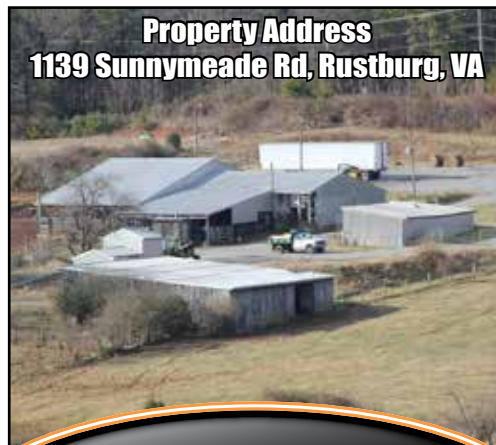

## 155 Acre Farm on Sunnymeade Rd Offered in 5 Tracts & As A Whole

2470' of Road Frontage

100 Acres of Open Land

Nicely Wooded Tracts

Ideal for Cattle

AUCTION SITE: FAIRFIELD INN • 3777 CANDLERS MOUNTAIN RD, LYNCHBURG, VA

Great location on Sunnymeade Rd across from the Liberty University Campus Farm

- 100<sup>±</sup> acres of open land with the majority in fenced and cross-fenced pastures for cattle
- Balance in hardwoods perfect for private home sites
- 2,474' road frontage (1,052' open + 1,422' wooded)
- Cattle handling facility (approx. 100 head)
- Horse stable with hay storage
- Equipment Shed
- Approx. 1 acre of gravel parking suitable for semi trucks, trailers, equipment, vehicles, etc
- Just 3 miles from Liberty University and US-460
- Ideal for farm, estate, recreation, or development

**OFFERED IN 5 TRACTS AND AS A WHOLE**

- Tract 1: 89.8<sup>±</sup> acre farm tract with facilities
- Tract 2: 11.3<sup>±</sup> acres; nice home site on Huckleberry Knob
- Tract 3: 7.8<sup>±</sup> acre wooded building lot
- Tract 4: 7.5<sup>±</sup> acre wooded building lot
- Tract 5: 38.5<sup>±</sup> acre wooded building/recreational tract